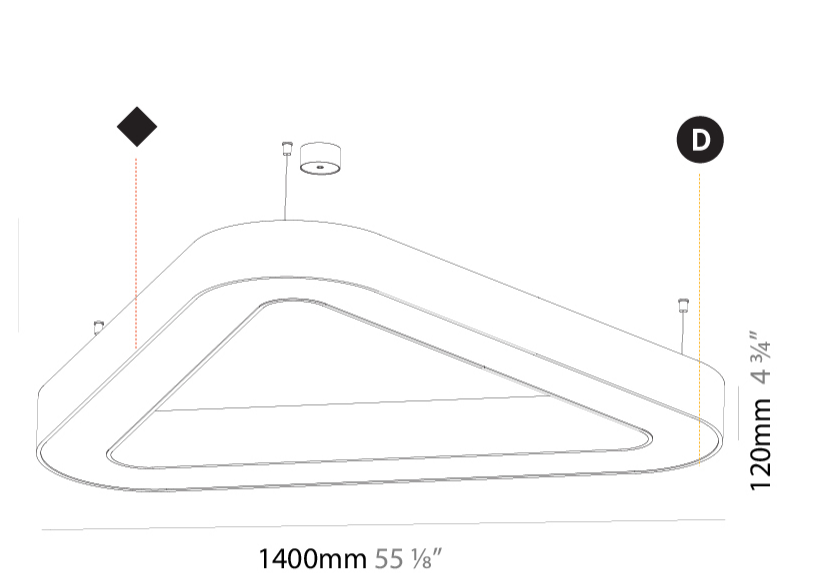

GENERAL

Series: Glorious
Subseries: Glorious Victory
Brand: Prolicht
Division: Architectural
Mounting Type: Suspension
Mounting Location: Ceiling
Subcategory: Ambient

PHYSICAL

Shape: Abstract
Length (mm): 1400
Length (in): 55 1/8
Width (mm): 1400
Width (in): 55 1/8
Height (mm): 120
Height (in): 4 3/4
Max. Overall Height (mm): 2120
Max. Overall Height (in): 83 7/16
Light Distribution: Direct
Weight (kg): 13.892
Weight (lbs): 30.56
Diffuser: PMMA - Opal or Micro-Prism
Fixture Finish: SSR / BKV / CWI / CRY / HAB / LAG / UFT / ITA / RUA / RUR / MIC / FTG / MYG / TWT / LOD / PUS / FRO / FUP / KIA / POP / BLS / SPG / MEY / GOH / GUM / CHC / COM / ABZ / JAG / OBR / MOS / ROR
Fixture Material: Aluminum

ELECTRICAL

Lamp Type: LED (Zhaga Standard)
Input Wattage (W): 60
Total Output Wattage (W): 48 / 38.4 (3500K)
Dimming: Non-Dimming / Phase Dimming (120Vac only) / 0-10V Dimming
Driver Included: Yes
Driver Location: Integrated
Driver Type: Constant Current - 120 / 277Vac
Driver Class: Class 2
Input Voltage (V): 120 - 277
Constant Current (MA): 350 / 1200 (3500K)

LED

Color Temperature (°K): 3000 / 3500 / 4000
Max. Delivered Lumen (lm): 5540 / 5733 / 5850
CRI: >80 CRI
Efficiency (%): 0.65
Lamp Life (hrs): 50000

OPTICAL

RATINGS AND CERTIFICATIONS

Certified By: Certified for North American Standards
IP rating: IP20