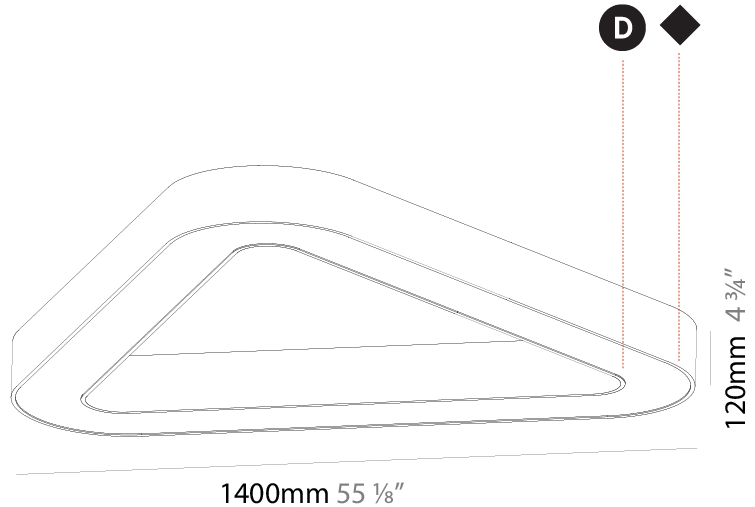

GENERAL

Series: Glorious
Subseries: Glorious Victory
Brand: Prolicht
Division: Architectural
Mounting Type: Surface
Mounting Location: Ceiling
Subcategory: Ambient

PHYSICAL

Shape: Abstract
Length (mm): 1400
Length (in): 55 1/8
Width (mm): 1400
Width (in): 55 1/8
Height (mm): 120
Height (in): 4 3/4
Light Distribution: Direct
Weight (kg): 15.2
Weight (lbs): 33.51
Diffuser: PMMA - Opal or Micro-Prism
Fixture Finish: SSR / BKV / CWI / CRY / HAB / LAG / UFT / ITA / RUA / RUR / MIC / FTG / MYG / TWT / LOD / PUS / FRO / FUP / KIA / POP / BLS / SPG / MEY / GOH / GUM / CHC / COM / ABZ / JAG / OBR / MOS / ROR
Fixture Material: Aluminum

ELECTRICAL

Lamp Type: LED (Zhaga Standard)
Input Wattage (W): 60
Total Output Wattage (W): 48 / 38.4 (3500K)
Dimming: Non-Dimming / Phase Dimming (120Vac only) / 0-10V Dimming
Driver Included: Yes
Driver Location: Integrated
Driver Type: Constant Current - 120 / 277Vac
Driver Class: Class 2
Input Voltage (V): 120 - 277
Constant Current (MA): 350 / 1200 (3500K)

LED

Color Temperature (°K): 3000 / 3500 / 4000
Max. Delivered Lumen (lm): 5540 / 5733 / 5850
CRI: >80 CRI
Efficiency (%): 65
Lamp Life (hrs): 50000

OPTICAL

RATINGS AND CERTIFICATIONS

Certified By: Certified for North American Standards
IP rating: IP20