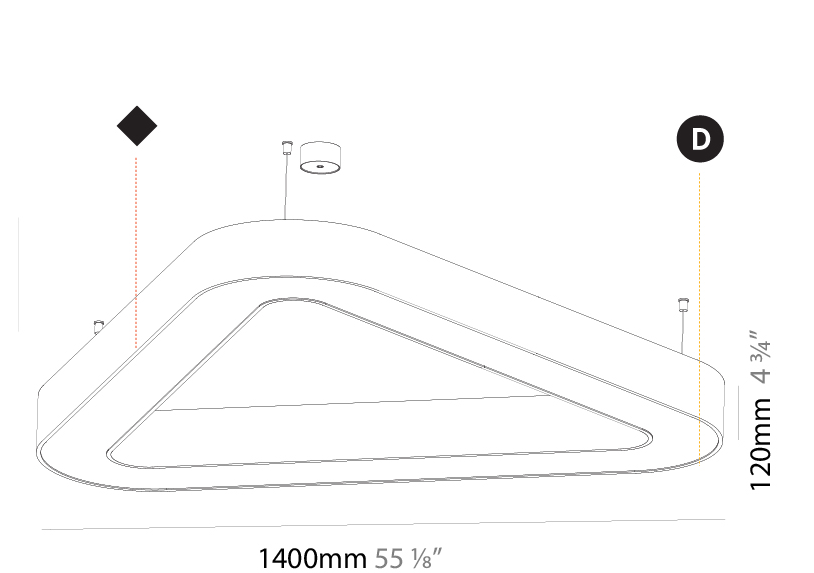

GENERAL

Series: Glorious
Subseries: Glorious Victory
Brand: Prolicht
Division: Architectural
Mounting Type: Suspension
Mounting Location: Ceiling
Subcategory: Ambient

PHYSICAL

Shape: Abstract
Length (mm): 1400
Length (in): 55 1/8
Width (mm): 1400
Width (in): 55 1/8
Height (mm): 120
Height (in): 4 3/4
Max. Overall Height (mm): 2120
Max. Overall Height (in): 83 7/16
Light Distribution: Direct / Indirect
Weight (kg): 14.359
Weight (lbs): 31.66
Diffuser: PMMA - Opal or Micro-Prism
Fixture Finish: SSR / BKV / CWI / CRY / HAB / LAG / UFT / ITA / RUA / RUR / MIC / FTG / MYG / TWT / LOD / PUS / FRO / FUP / KIA / POP / BLS / SPG / MEY / GOH / GUM / CHC / COM / ABZ / JAG / OBR / MOS / ROR
Fixture Material: Aluminum

ELECTRICAL

Lamp Type: LED (Zhaga Standard)
Input Wattage (W): 105
Total Output Wattage (W): 84 / 57.6 (3500K)
Dimming: Non-Dimming / Phase Dimming (120Vac only) / 0-10V Dimming
Driver Included: Yes
Driver Location: Integrated
Driver Type: Constant Current - 120 / 277Vac
Driver Class: Class 2
Input Voltage (V): 120 - 277
Constant Current (MA): 350 / 1200/600 (3500K)

LED

Color Temperature (°K): 3000 / 3500 / 4000
Max. Delivered Lumen (lm): 5540 / 5733 / 5850 Direct / 3830 / 3969 / 4050 Indirect
CRI: >80 CRI
Efficiency (%): 69.8
Lamp Life (hrs): 50000

OPTICAL

RATINGS AND CERTIFICATIONS

Certified By: Certified for North American Standards
IP rating: IP20